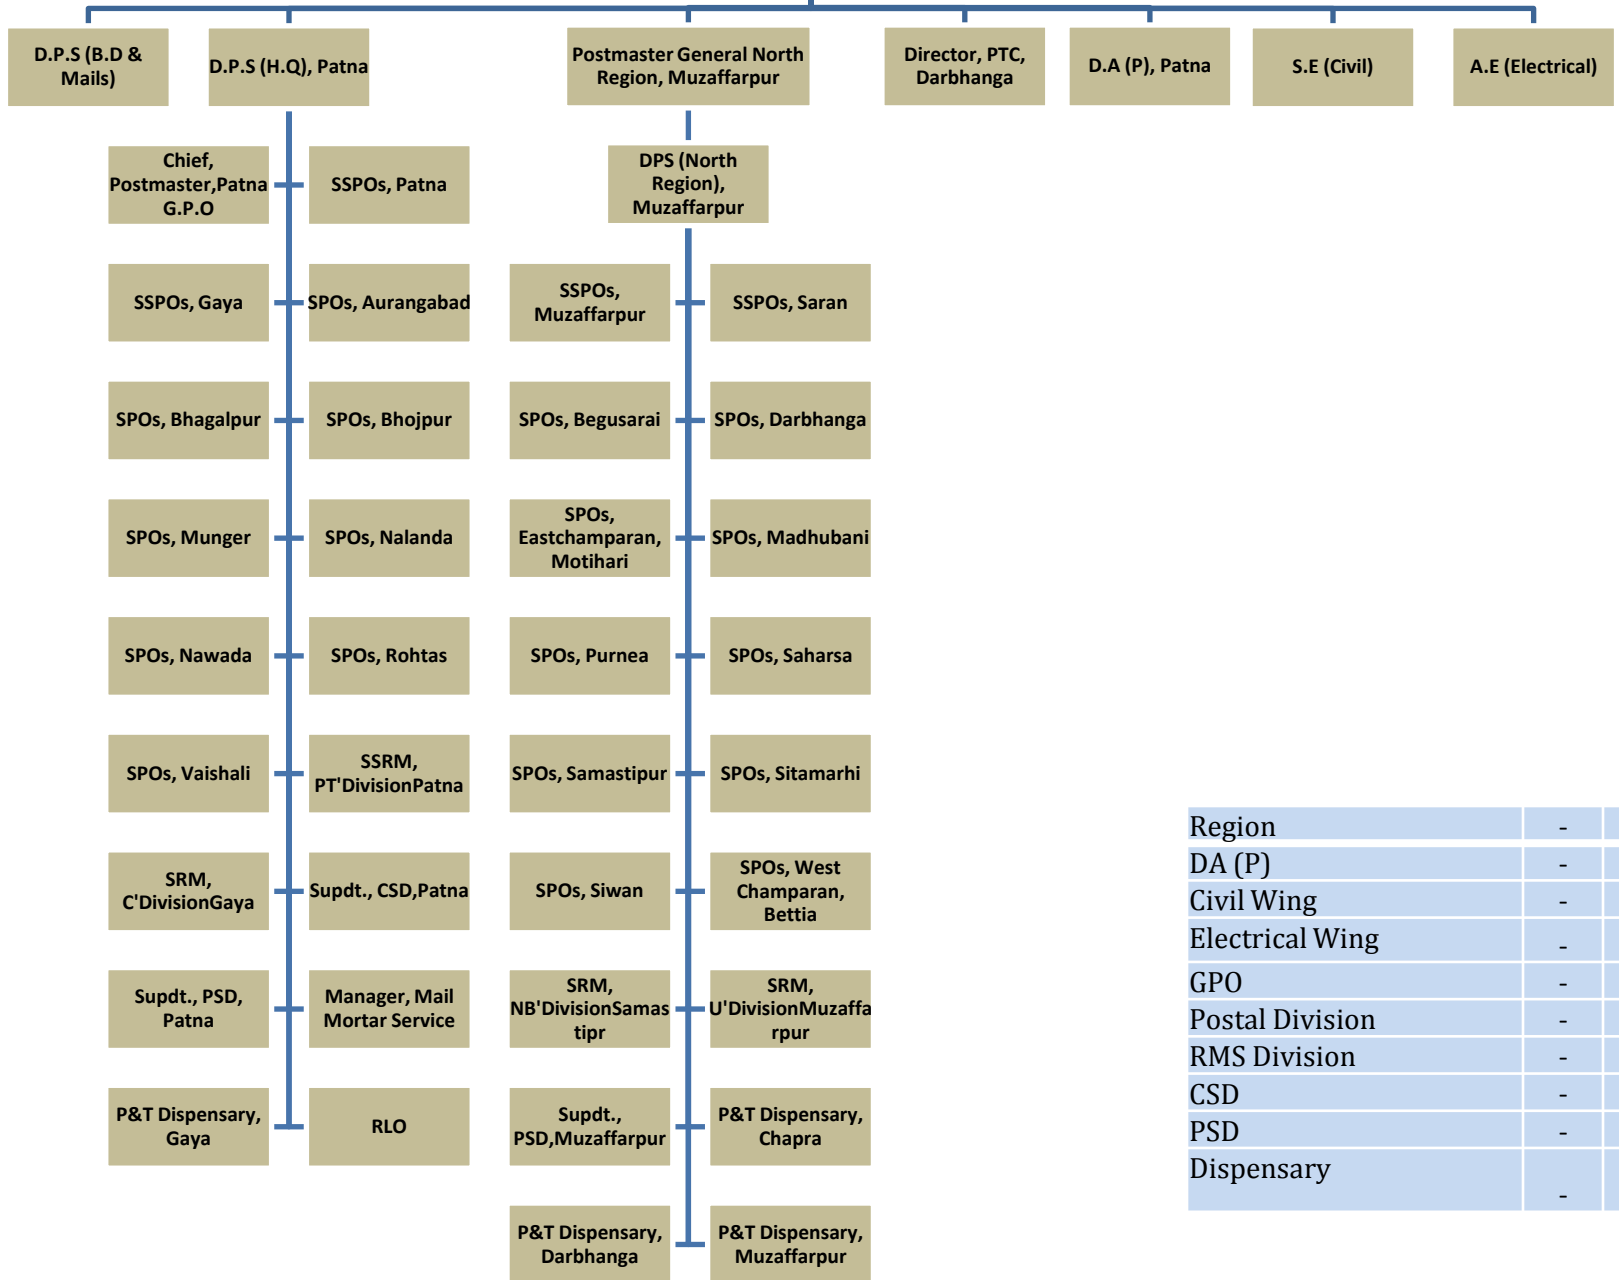

Chief Postmaster General, Bihar Circle, Patna

Region	-	2
DA (P)	-	1
Civil Wing	-	1
Electrical Wing	-	1
GPO	-	1
Postal Division	-	22
RMS Division	-	4
CSD	-	1
PSD	-	2
Dispensary	-	4